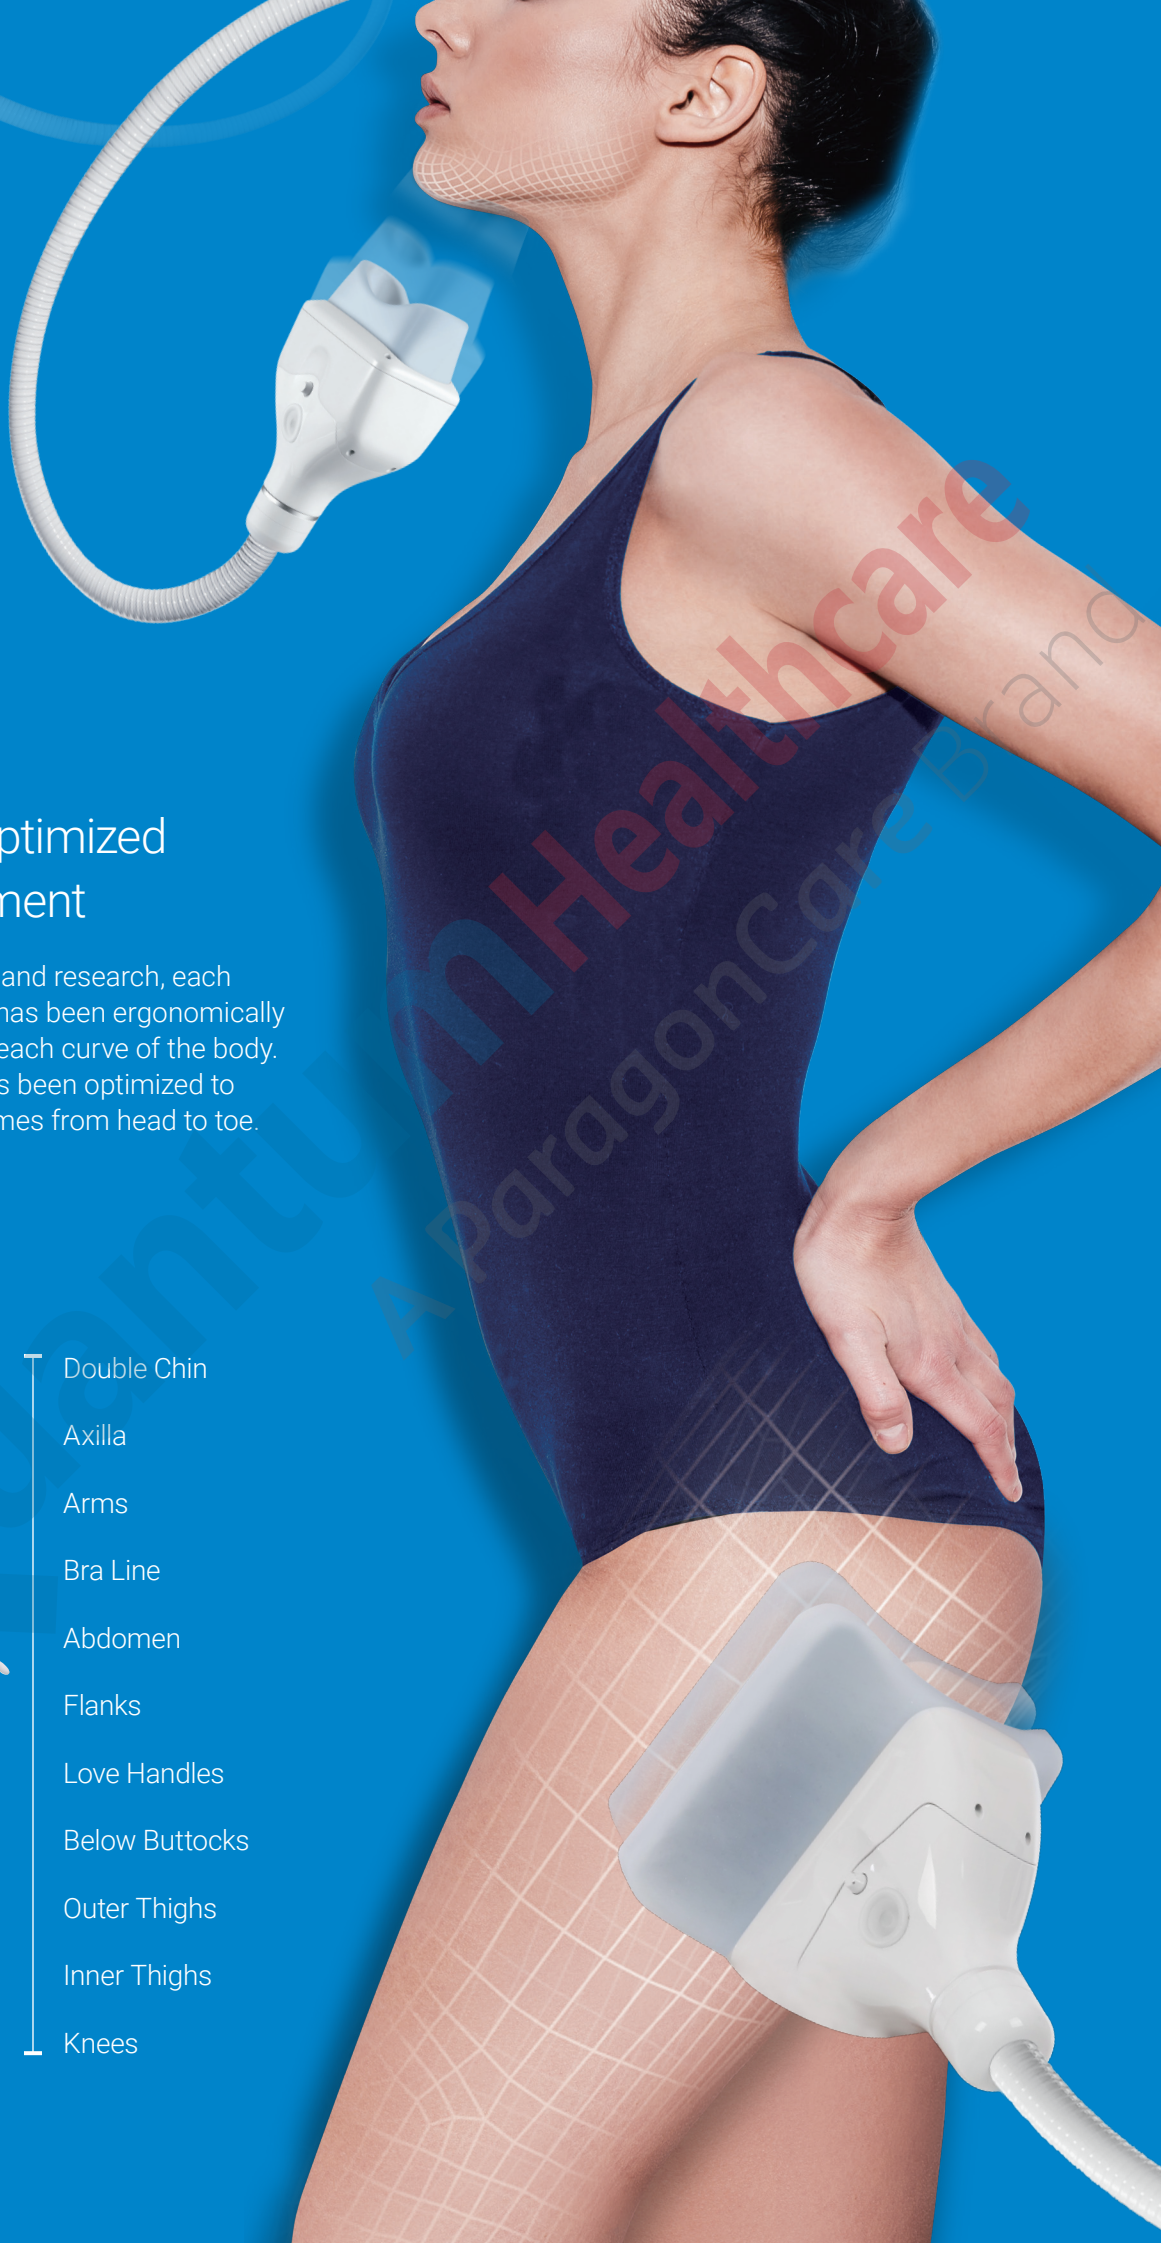

- Double Chin
- Axilla
- Arms
- Bra Line
- Abdomen
- Flanks
- Love Handles
- Below Buttocks
- Outer Thighs
- Inner Thighs
- Knees

Easy & Convenient

Fast and Easy Applicator Exchange

With a simple press-and-release mechanism, the CLATUU Alpha allows maximum convenience and makes switching cooling cups as simple as possible. Detaching cables or turning the system off is not required even during treatments.