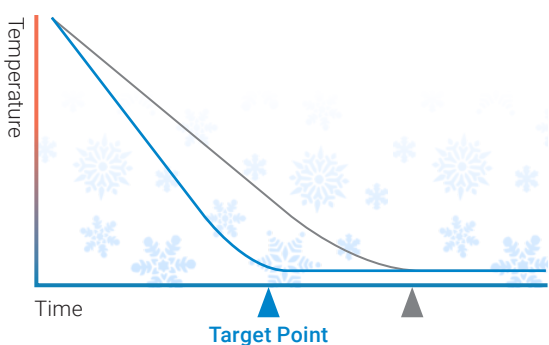

AI Applicator

The CLATUU Alpha automatically computes recommended parameters for each cup upon connection of each respective cooling applicator and in result effectively disposes of unwanted fat.

Faster to Target Point

The cooling system of the CLATUU Alpha is engineered to reach its target temperature faster than previous models, reducing the inconveniences of waiting and maximizing time efficiency for both patients and physicians.